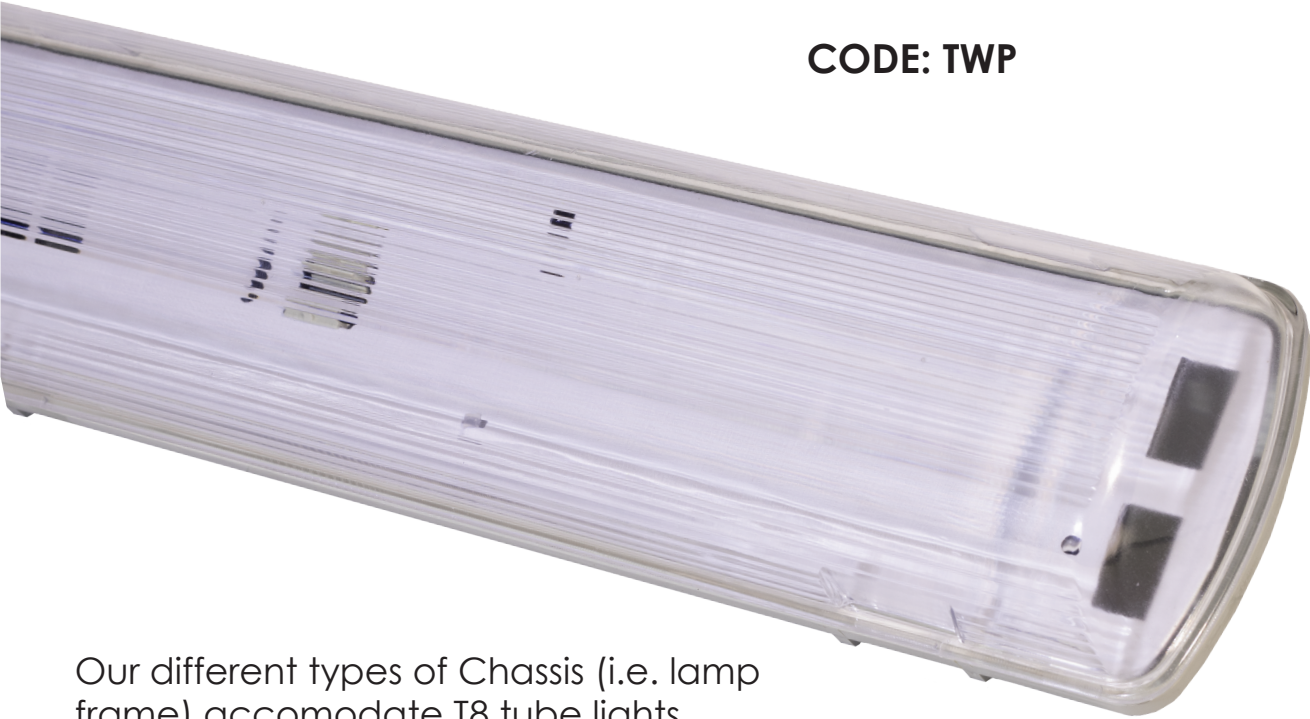

**CODE: TWP**

Our different types of Chassis (i.e. lamp frame) accommodate T8 tube lights. They are mostly used for lighting indoor parking lots and warehouses.

The can be dangled from high ceilings to ease the lamp change when necessary.

All different frame models are waterproof.

Type	Material	Length (cm)	Accommodates
G2X18W	Plastic	60 cm	2 T8 tube lights of 60 cm length
G2X36W	Plastic	120 cm	2 T8 tube lights of 120 cm length

**CE RoHS**